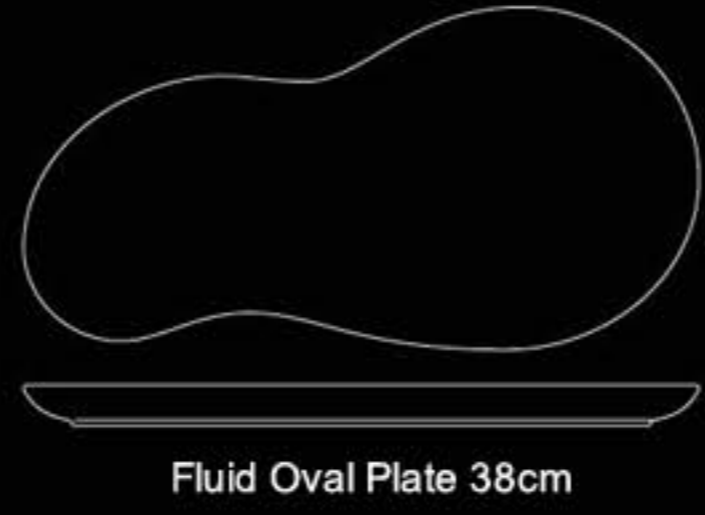

**AMBIENCE**  
for information and to order please email to [info@dininginstyle.eu](mailto:info@dininginstyle.eu)

Round Vegetable Bowl 26cm Rice Bowl 15cm Small Serving Bowl 19cm

Teardrop Small Dish 15cm Teardrop Medium Dish 23cm